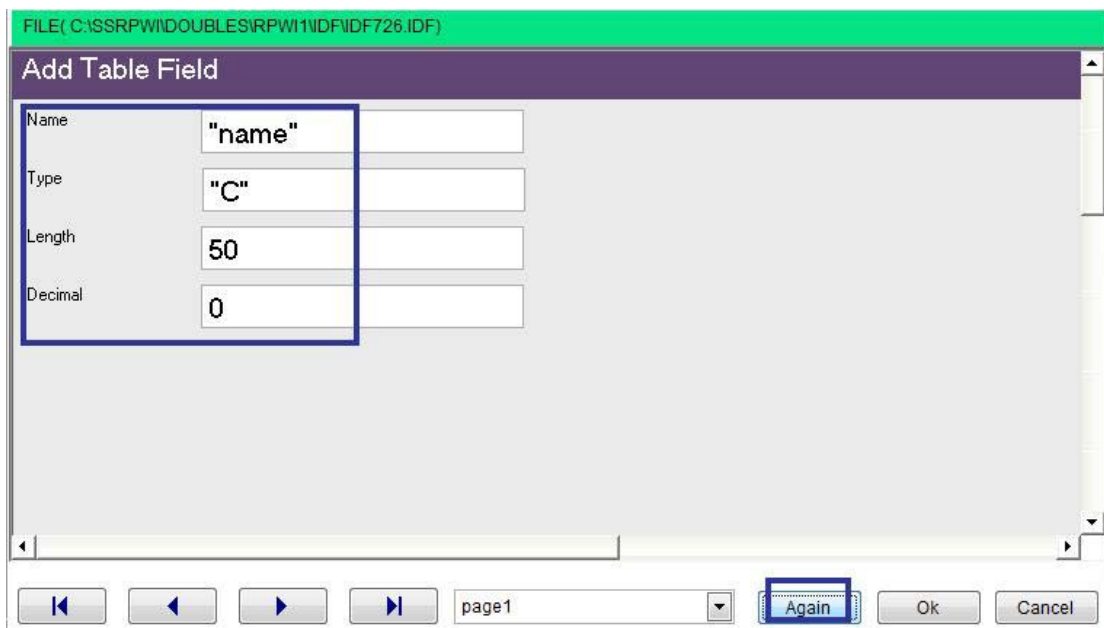

Domain (Create Table) Component (Add Table Field)

Interaction Page